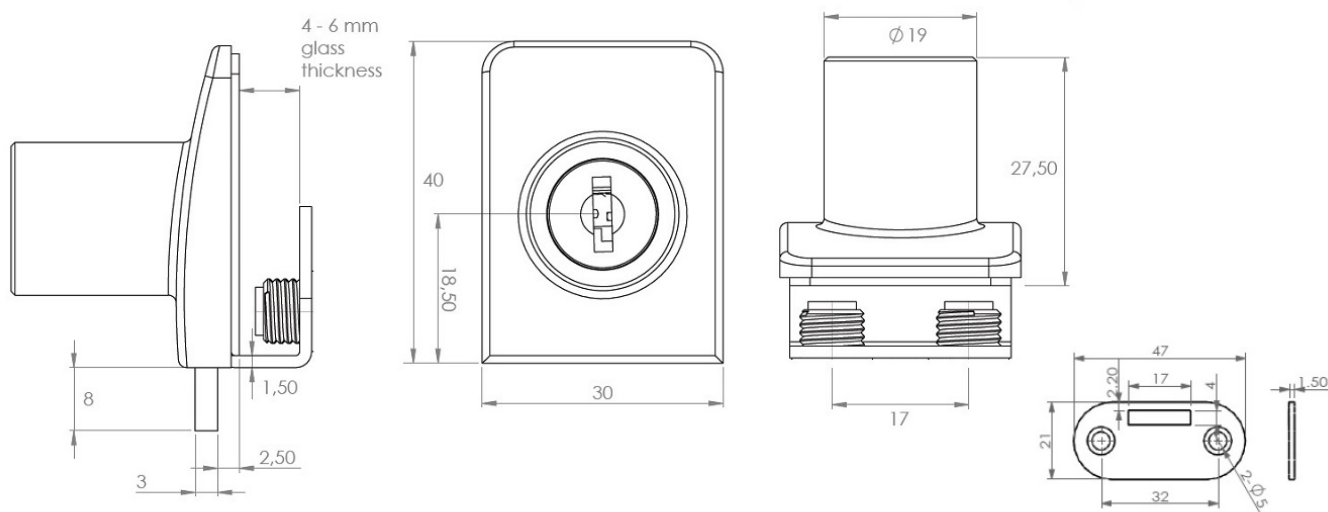

### Description:

Glass Door Lock "Square", F/Single Doors, CPL, KA D20,W/SISO Oval Metal Key, Key Alike, W/2 Zamak Screws, W/PVC Tip,, 1 CPL. Flat Oval Metal Striking Plate, f/Glass 4-6mm

### Item number:

14.09.527-0

Units	Box	Carton	HS Code	Barcode
Pcs.	10	100	8301300000	
				5704866048897